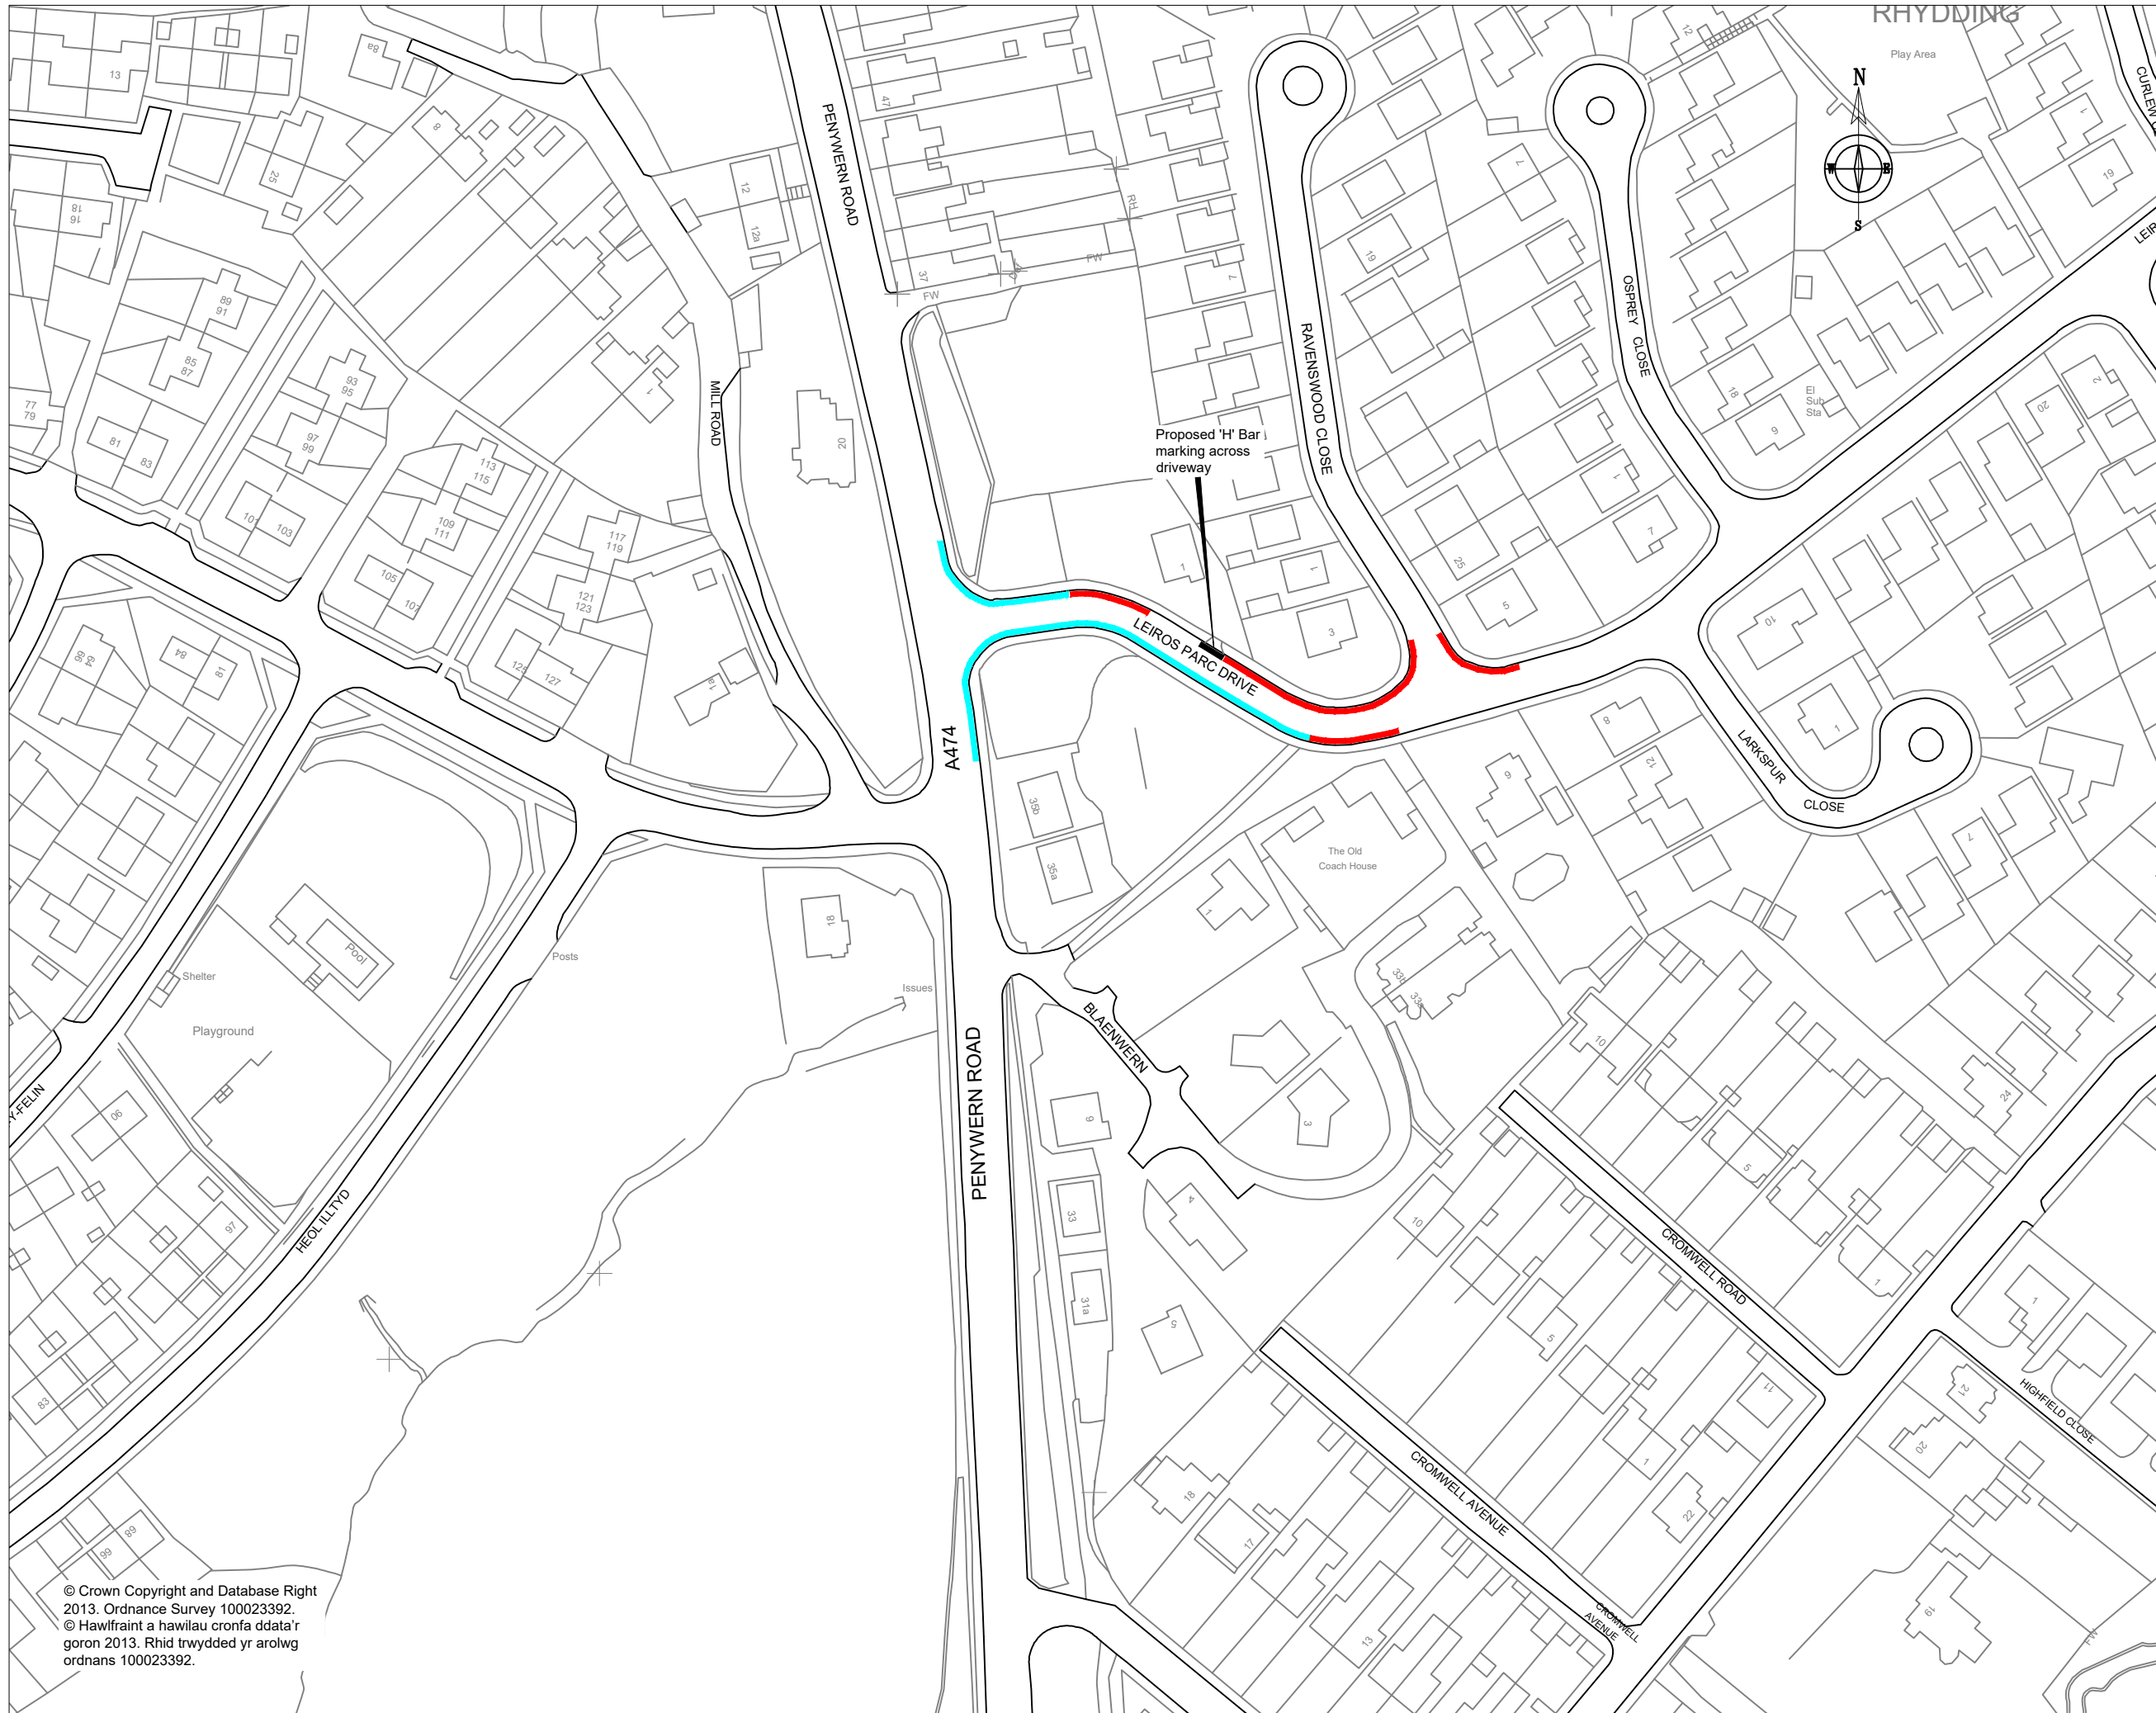

1. All dimensions are in millimetres unless otherwise stated.

KEY

-  Proposed No waiting at any time traffic order
-  Existing No waiting at any time traffic order

Dwg. No.

Job Title

© Crown Copyright and Database Right 2013. Ordnance Survey 100023392.
 © Hawlfraint a hawilau cronfa ddata'r goron 2013. Rhid trwydded yr arolwg ordnans 100023392.

Rev	Details	Dr	Ch	Ap	Date

Client

Job Title
PROPOSED TRAFFIC ORDER
LEIROS PARC DRIVE, BRYNCOCH, NEATH

File No.	TR.25	Financial Code No.	
Drawn	JBK	Checked	MCB
Date	OCT'19	Date	OCT'19
Approved		Approved	HHH
Date		Date	OCT'19

Scales 1 : 1250 @ A3
Drawing No. **C98190.09**